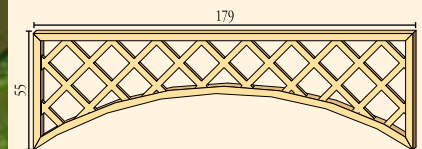

Cod. ME55179 cm 179xH55