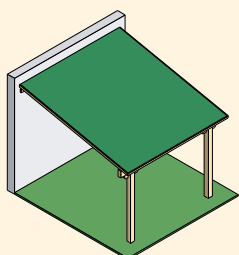

i Portici

Dati tecnici

- Pali portanti lamellari sez mm 160x160.
- Correnti lamellari sez mm 80x120-100x160-100x200.
- Trave di banchina sez mm 100x160-120x240.
- Trave a muro sez mm 45x115.
- Copertura in perlinato sp mm 19.
- Cornici sez mm 27x80.
- Impermeabilizzazione con guaina velo vetro ardesia.
- Fornito grezzo da verniciatura.
- KIT FISSAGGIO A PAVIMENTO I PORTICI 2 PALI cod. KF16002

Technical data

- Gluelam supporting posts sect. mm 160x160.
- Gluelam purlins sect. mm 80x120 - 100x160 - 100x200.
- Eaves purlin sect. mm 100x160 - 120x240.
- Wall beam sect. mm 45x115.
- Matchboarding cover thickness mm 19.
- Frames sect. mm 27x80.
- Slate-grey glass fibre reinforced waterproofing.
- The structure is provided in the raw to paint.
- FLOOR'S FASTENER KIT I PORTICI 2 POSTS cod. KF16002

su misura
personalisé
personalizado
customized

Cod. PRA3035 cm 265x350xH268

Cod. PRA3040 cm 265x400xH268

Cod. PRA3535 cm 335x350xH268

Cod. PRA3540 cm 335x400xH268

Cod. PRA4540 cm 445x400xH268

Cod. PRA4550 cm 445x500xH268